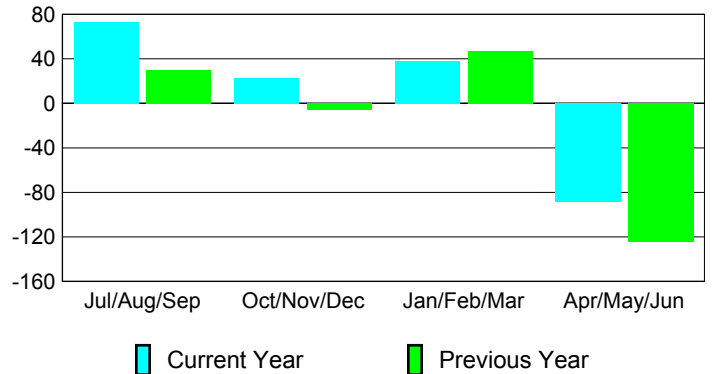

Comparison of Membership Gain/Loss

Current Year Compared to the Previous Year