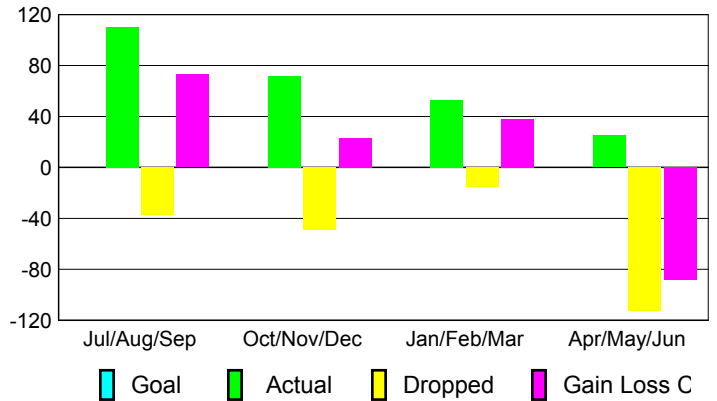

Membership Results 2009-2010

Goal, New, Dropped, Gain/Loss